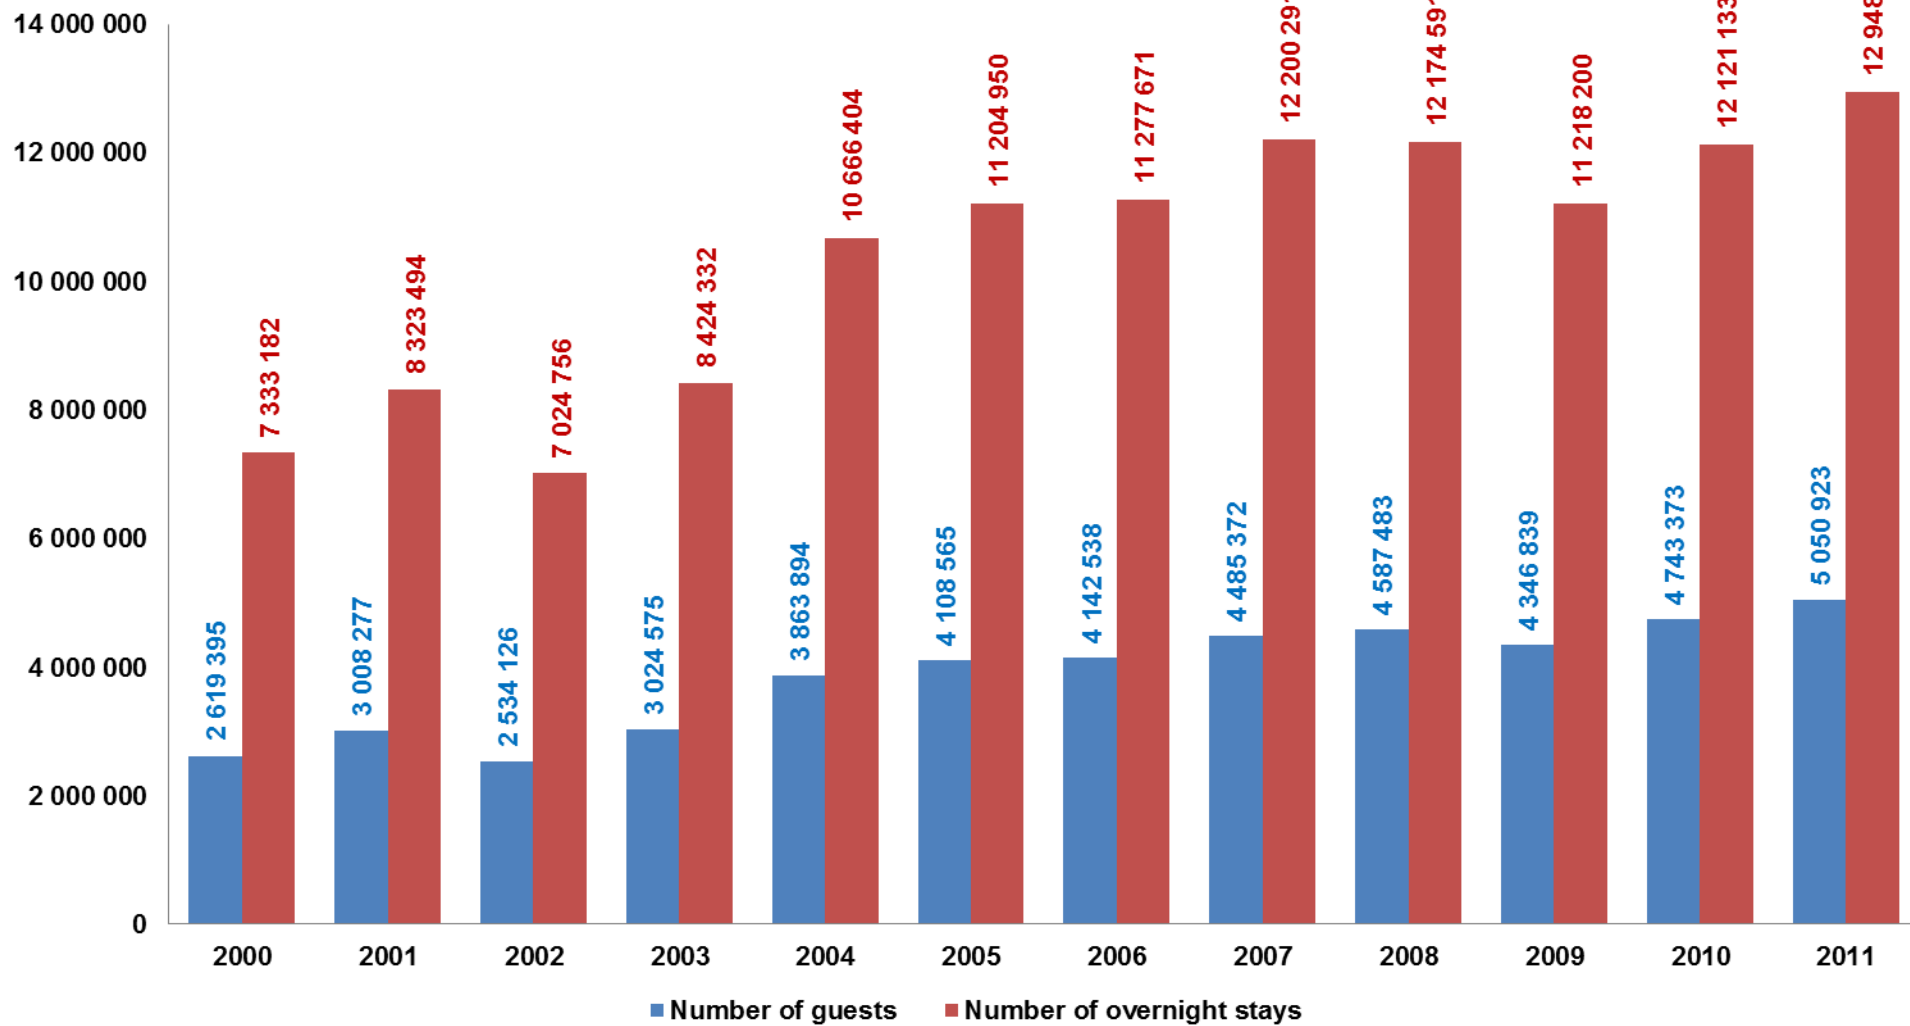

Prague - Number of guests and overnight stays  
2000-2011

Data source: Czech Statistical Office