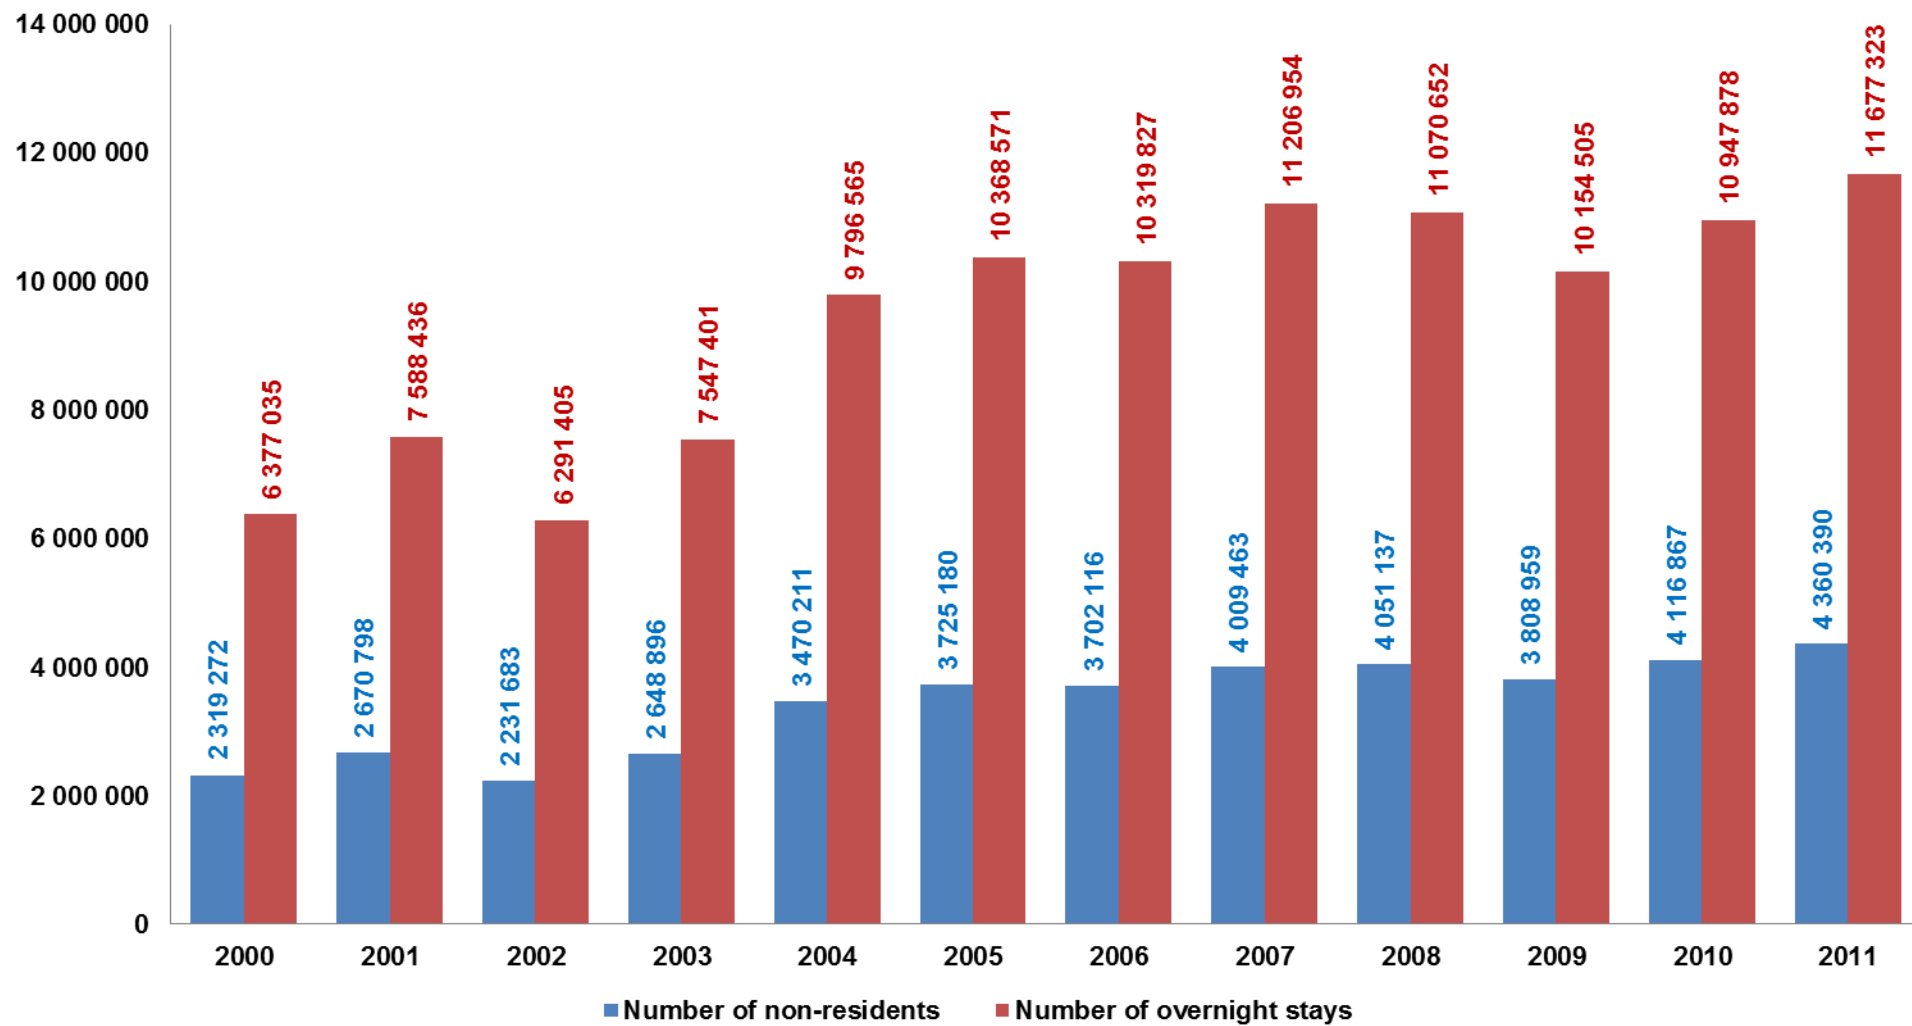

Prague - Number of guests and overnight stays  
2000-2011

Data source: Czech Statistical Office

### Prague - Number of non-residents and overnight stays 2000-2011

Data source: Czech Statistical Office