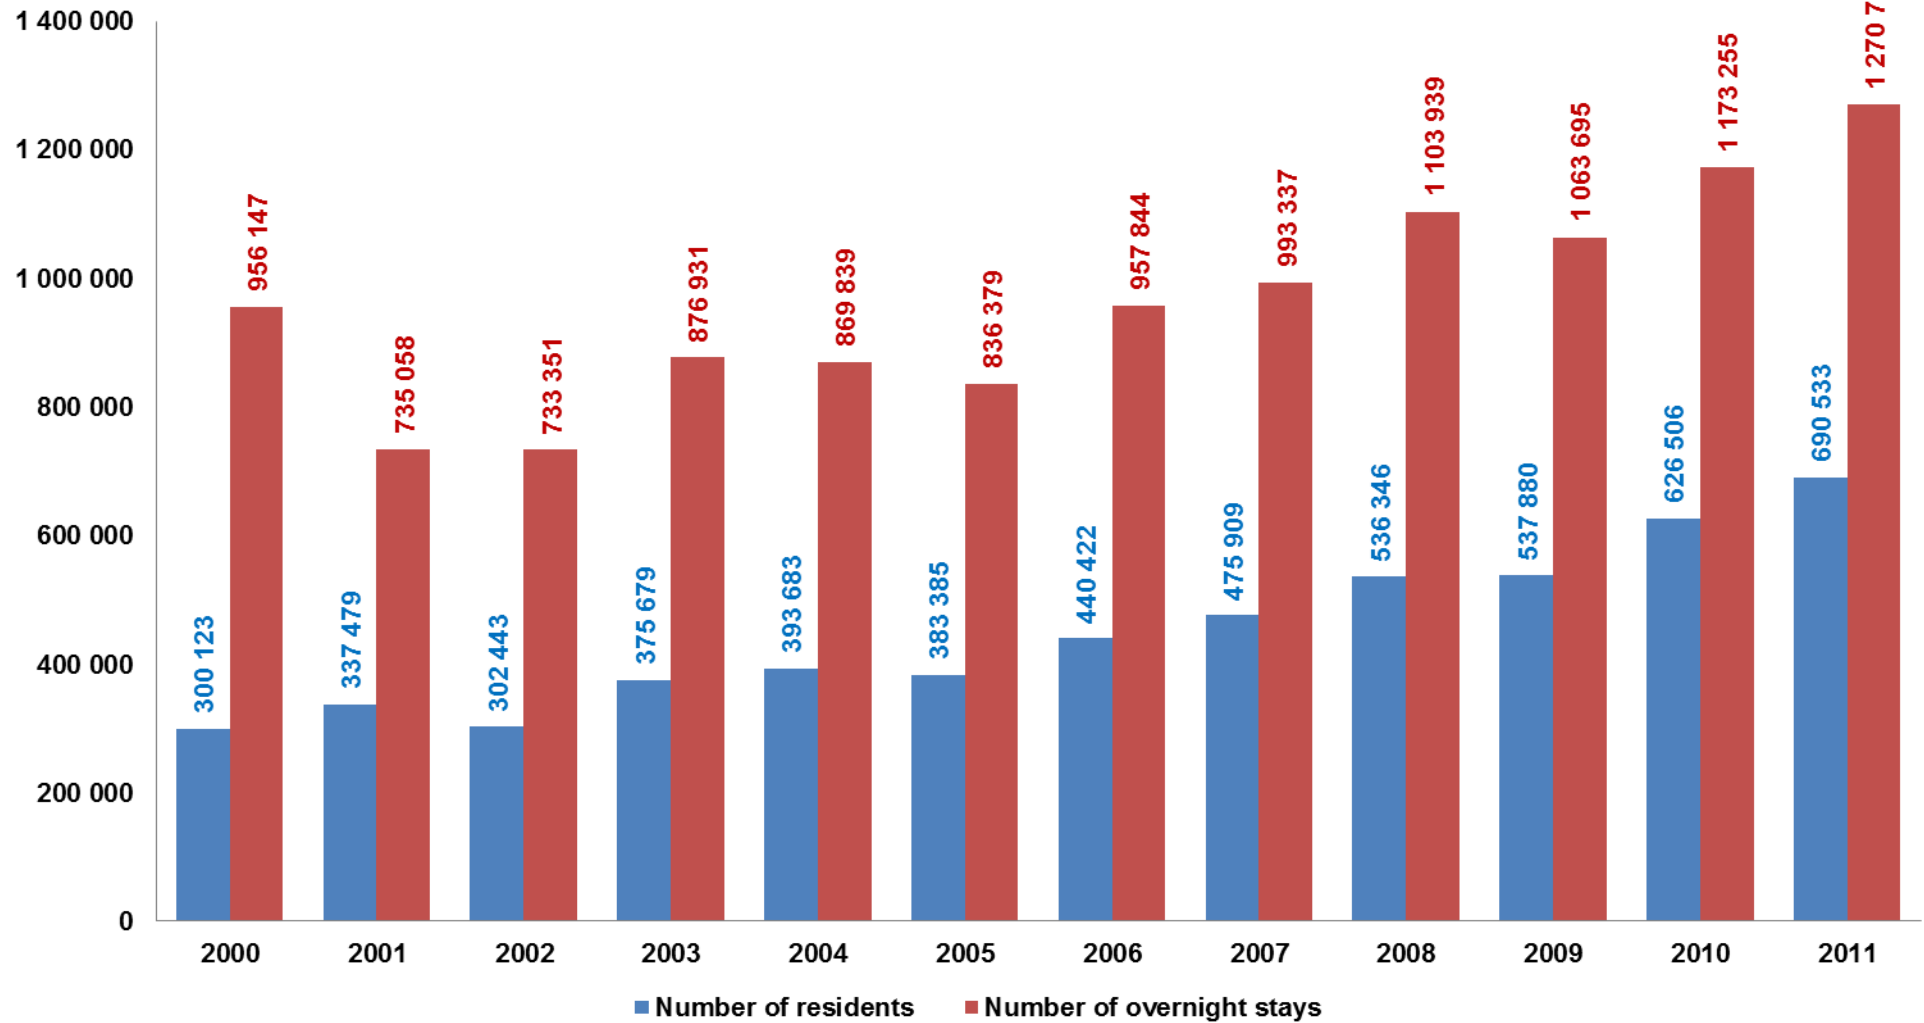

Prague - Number of residents and overnight stays 2000-2011

Data source: Czech Statistical Office