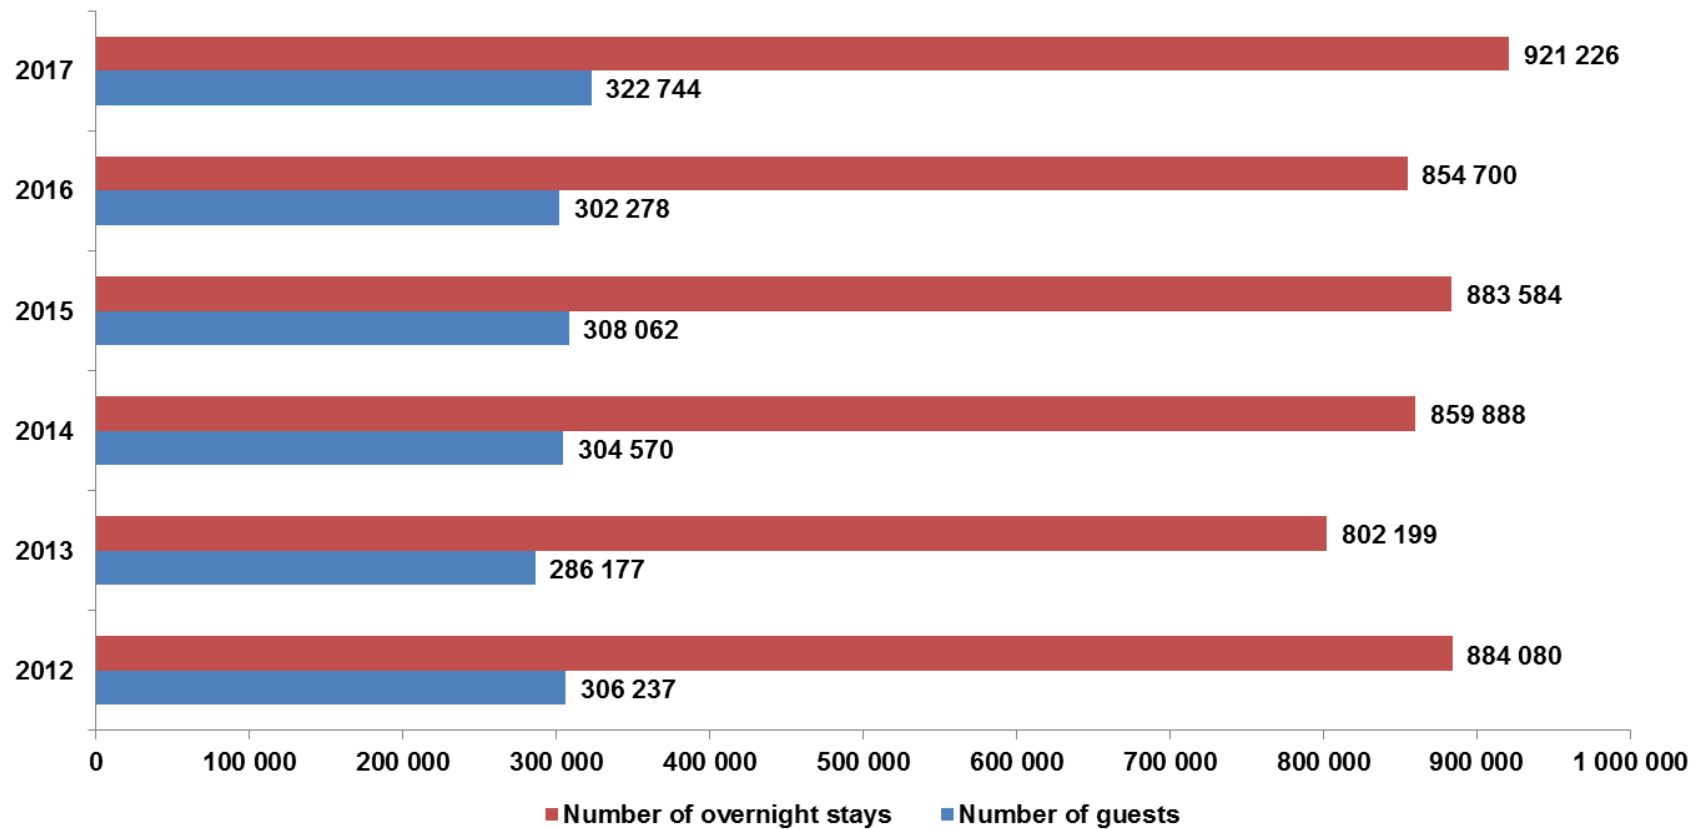

Prague - Number of British guests and overnight stays
2012-2017

Prague - Number of Russian guests and overnight stays 2012-2017

**Prague - Number of Italian guests and overnight stays
2012-2017**

Prague - Number of Korean guests and overnight stays
2012-2017