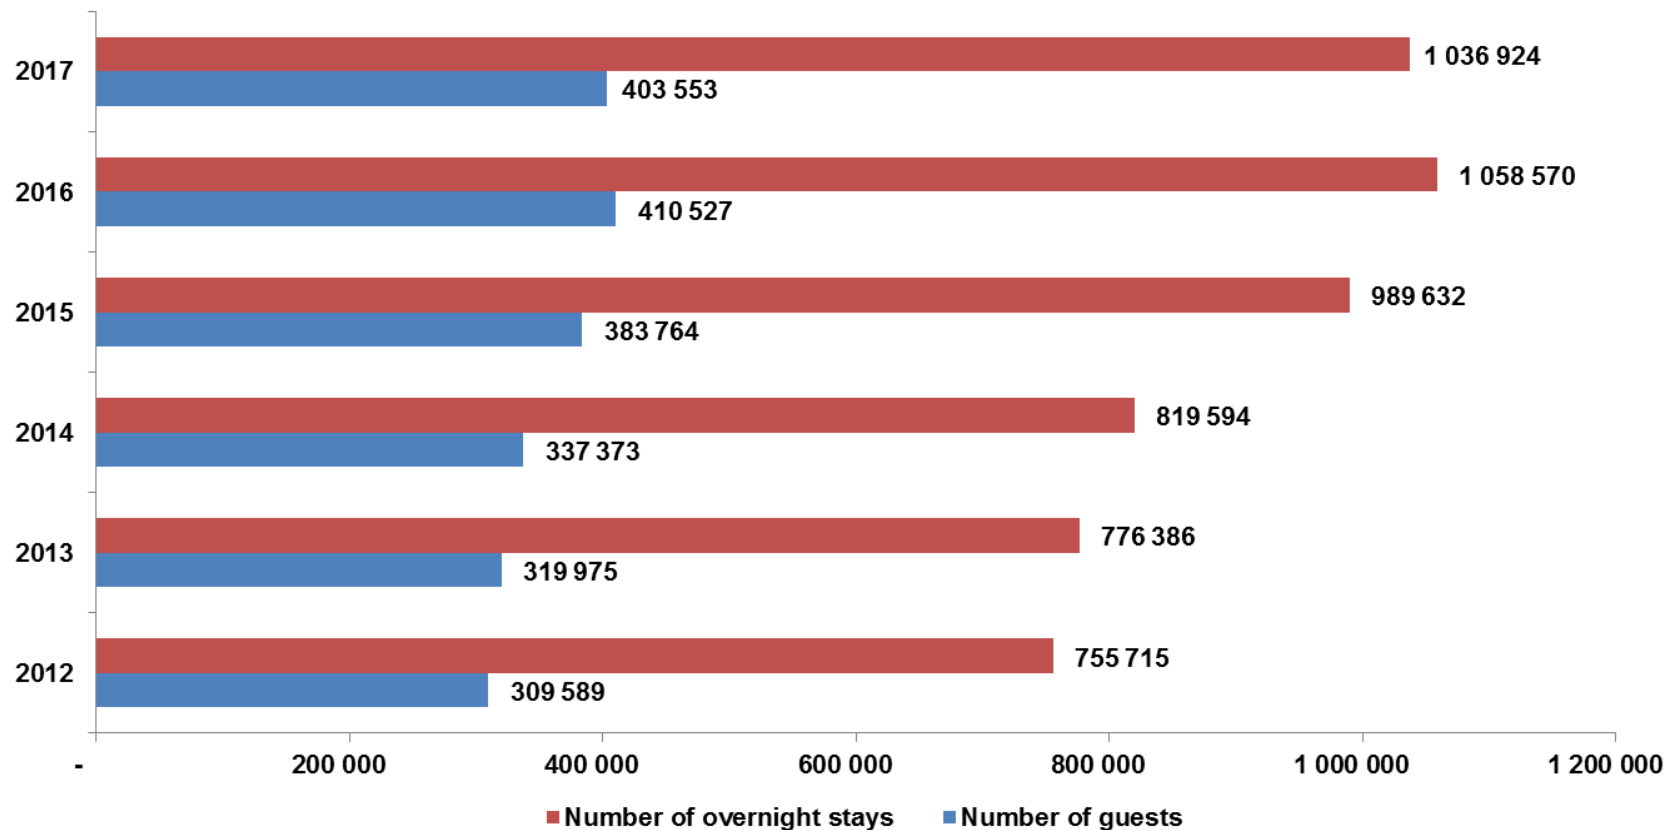

Prague - Number of British guests and overnight stays
2012-2017

Prague - Number of Russian guests and overnight stays 2012-2017

**Prague - Number of Italian guests and overnight stays
2012-2017**

Prague - Number of Korean guests and overnight stays
2012-2017