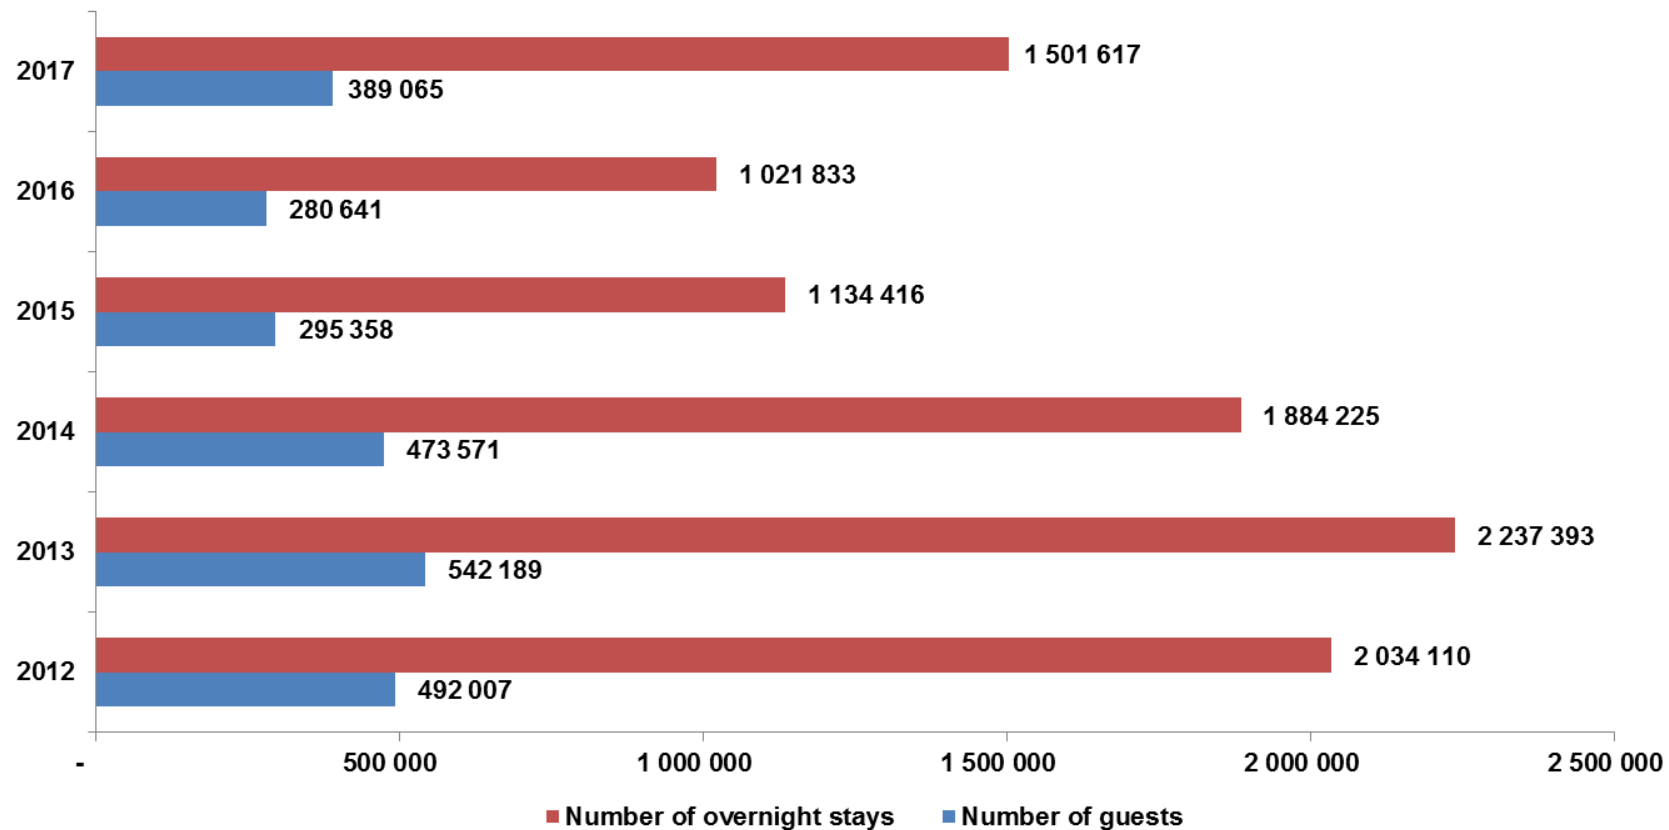

Prague - Number of Russian guests and overnight stays 2012-2017