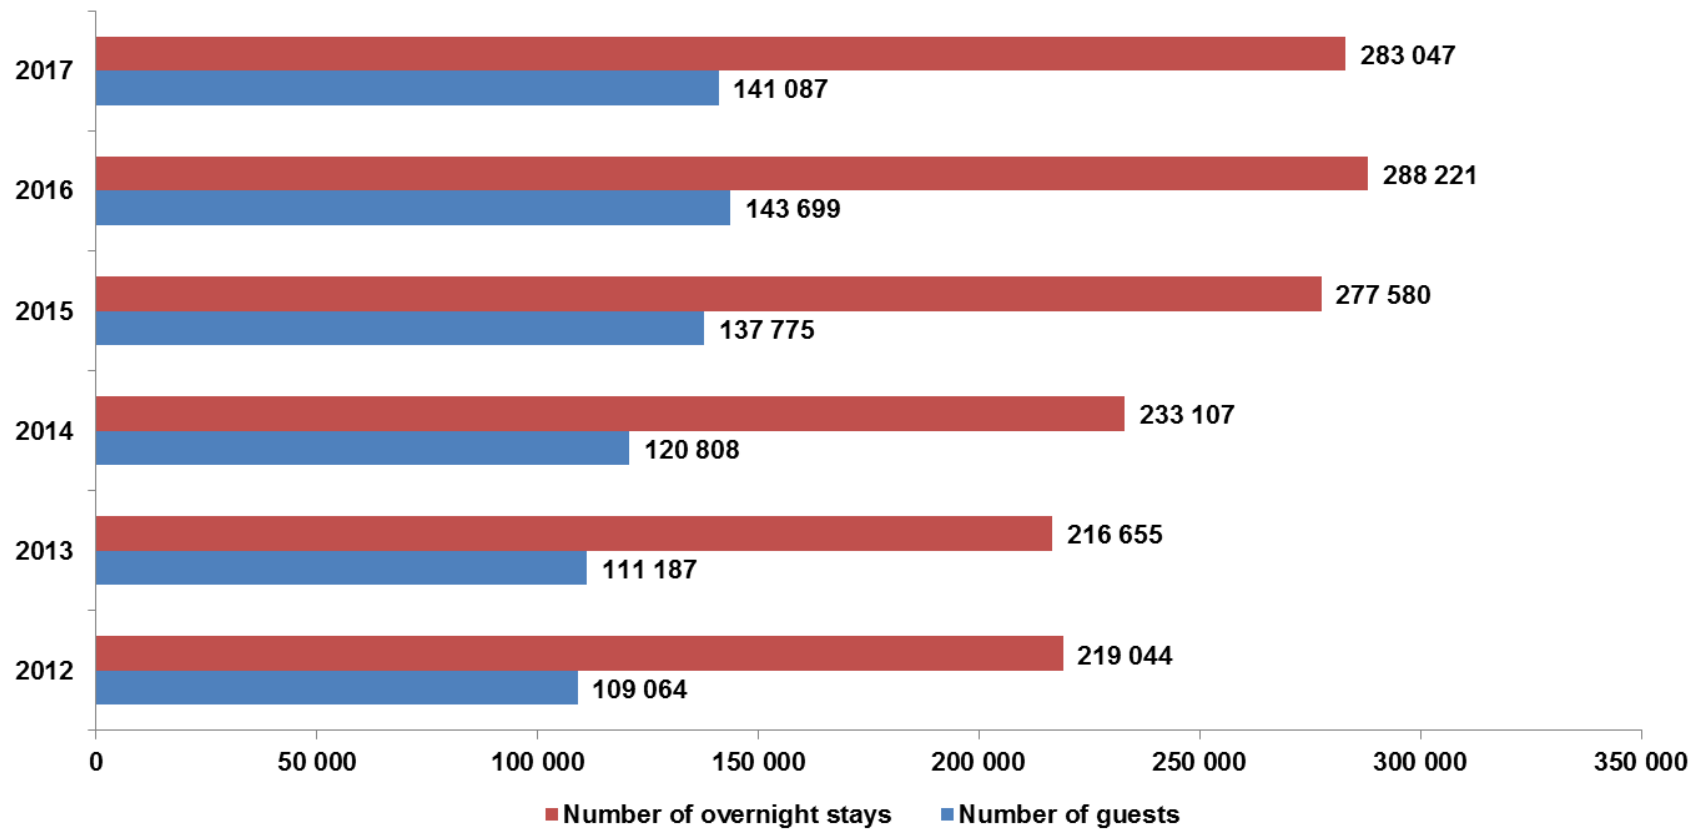

Prague - Number of Spanish guests and overnight stays
2012-2017

Prague - Number of Israeli guests and overnight stays
2012-2017

Prague - Number of Dutch guests and overnight stays 2012-2017

Prague - Number of Austrian guests and overnight stays
2012-2017