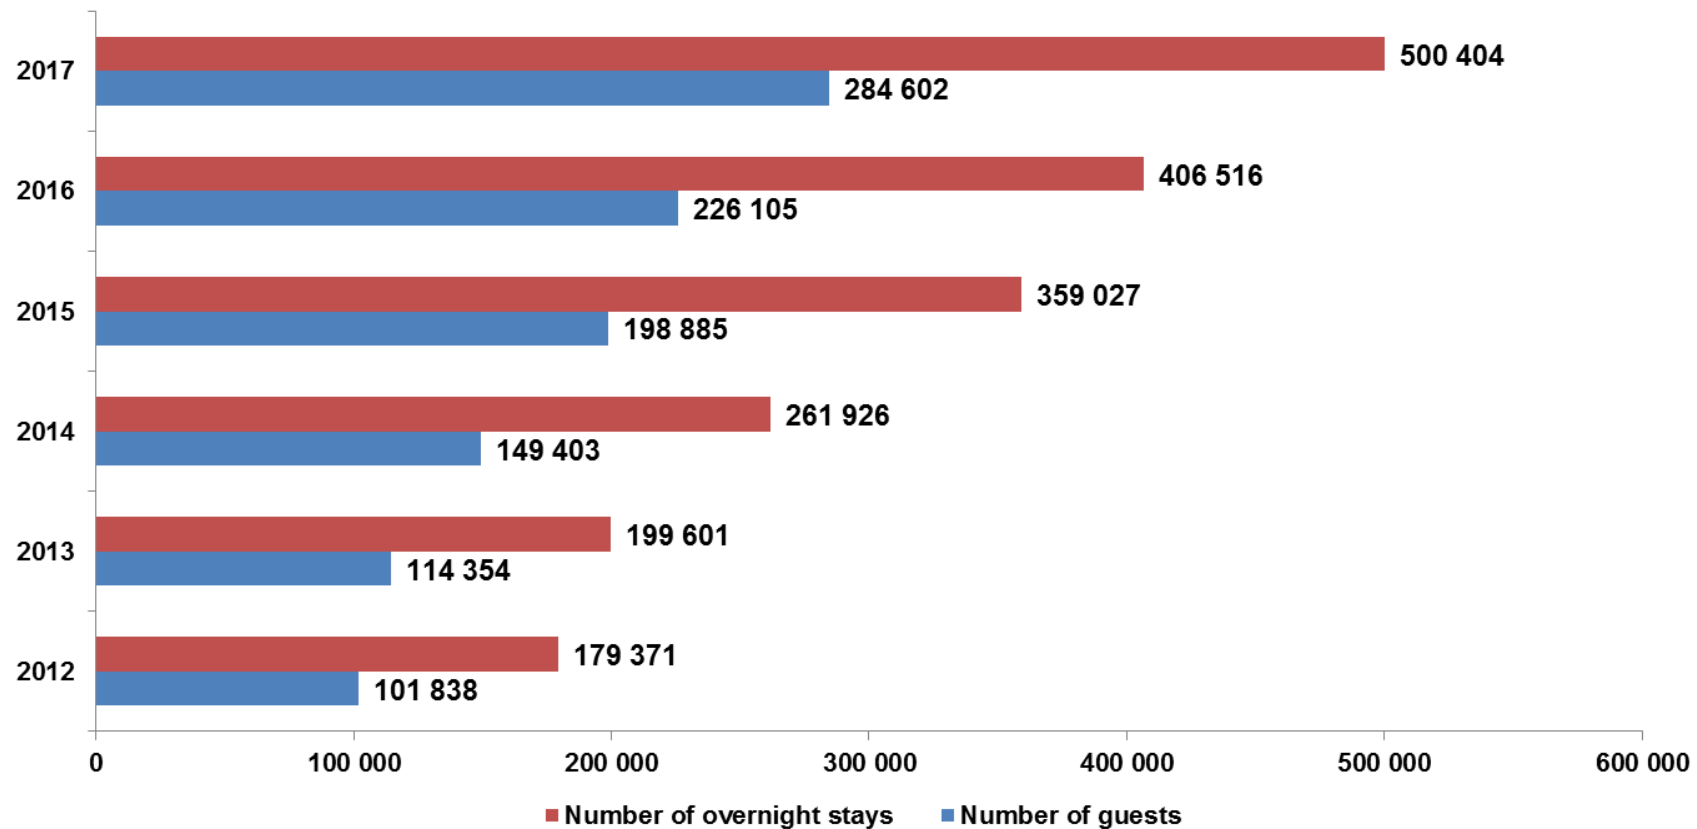

Prague - Number of Chinese guests and overnight stays
2012-2017