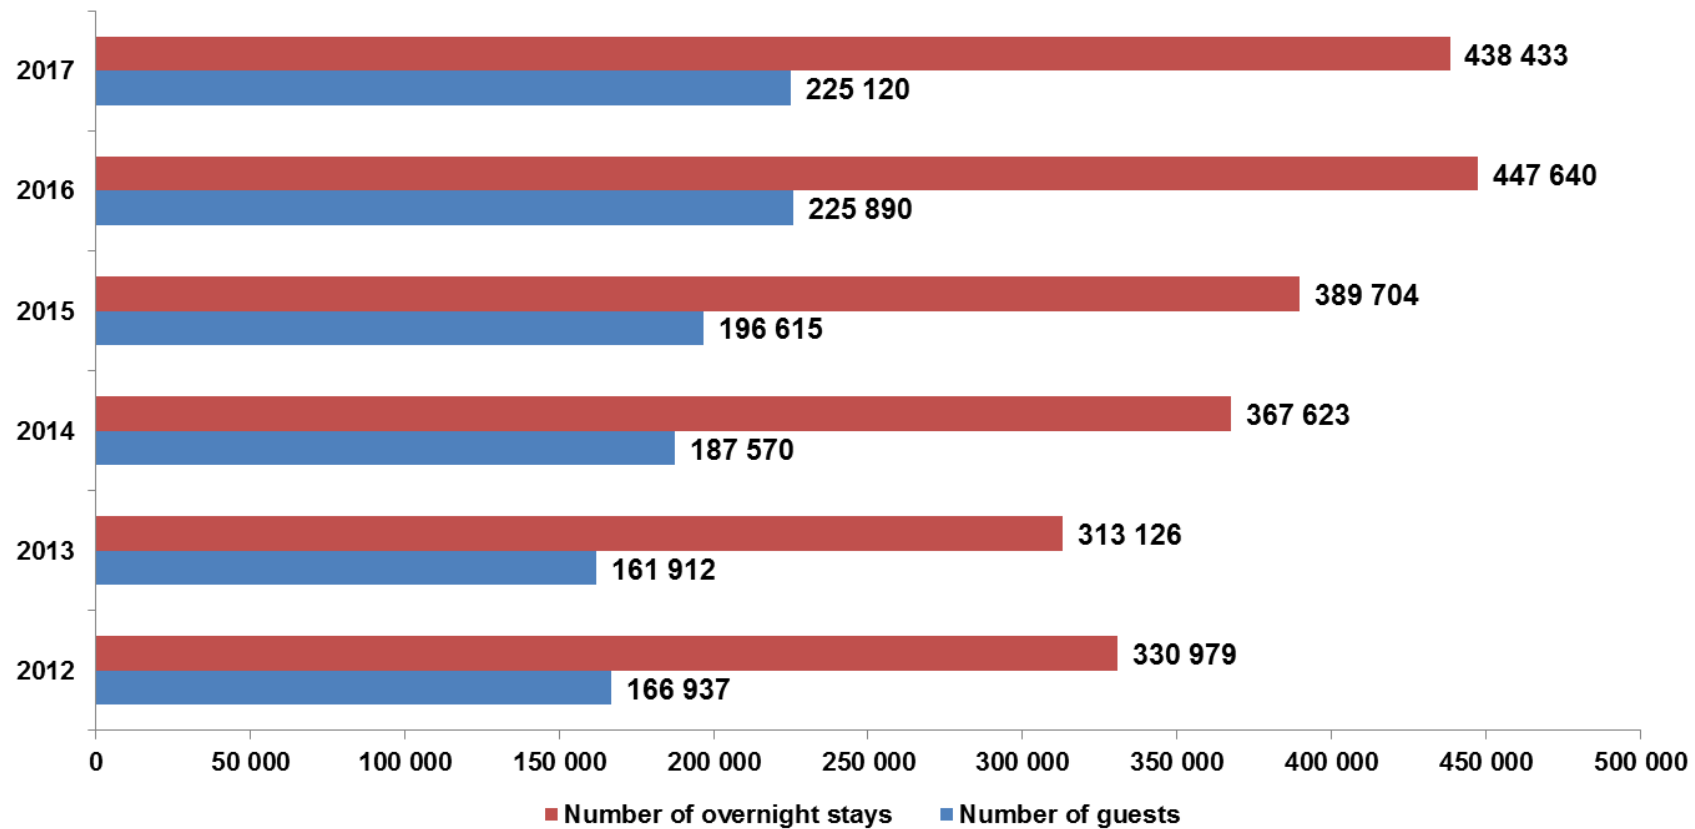

Prague - Number of Slovak guests and overnight stays
2012-2017

Prague - Number of Chinese guests and overnight stays
2012-2017

Prague - Number of French guests and overnight stays
2012-2017

Prague - Number of Polish guests and overnight stays 2012-2017