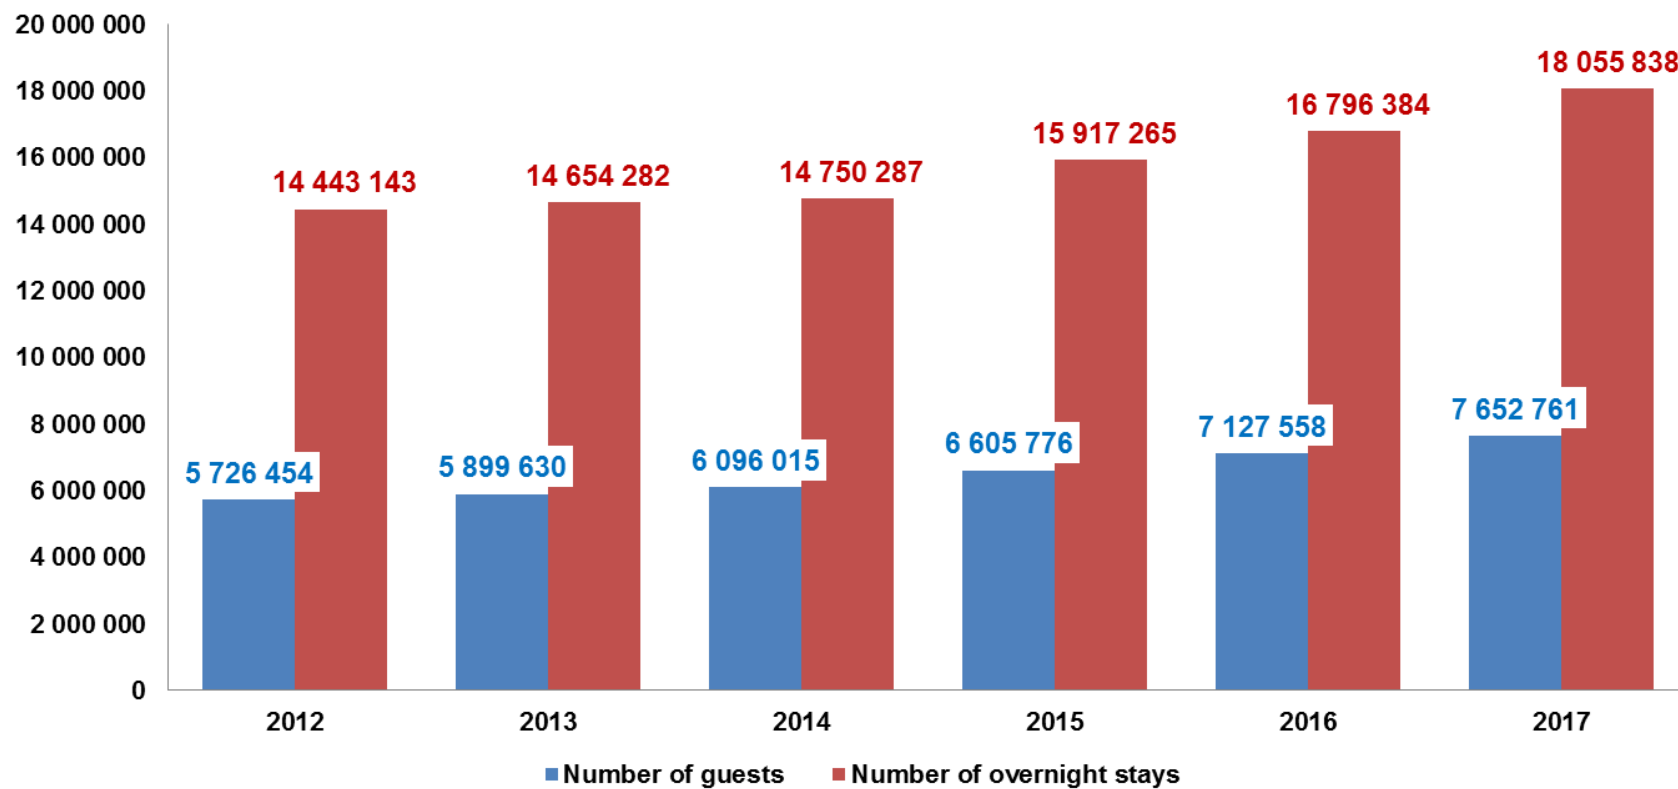

PRAGUE – NUMBER OF GUESTS AND OVERNIGHT STAYS, 2012-2017 – guests total, residents, non-residents and main source countries

**Prague - Number of guests and overnight stays
2012-2017**

Prague - Number of non-residents and overnight stays
2012-2017