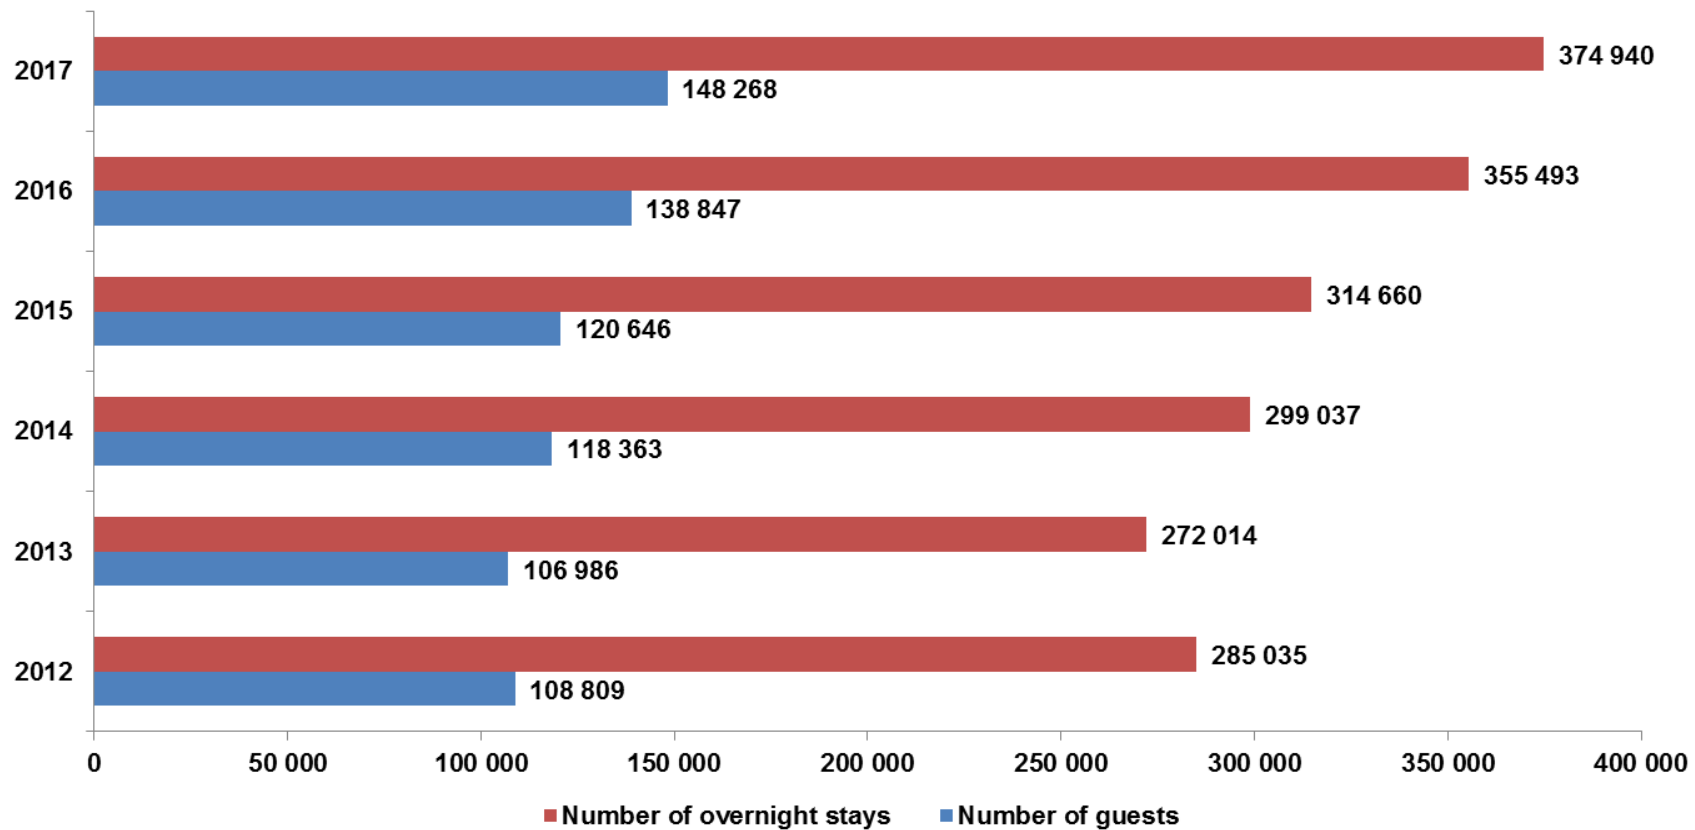

Prague - Number of Dutch guests and overnight stays 2012-2017