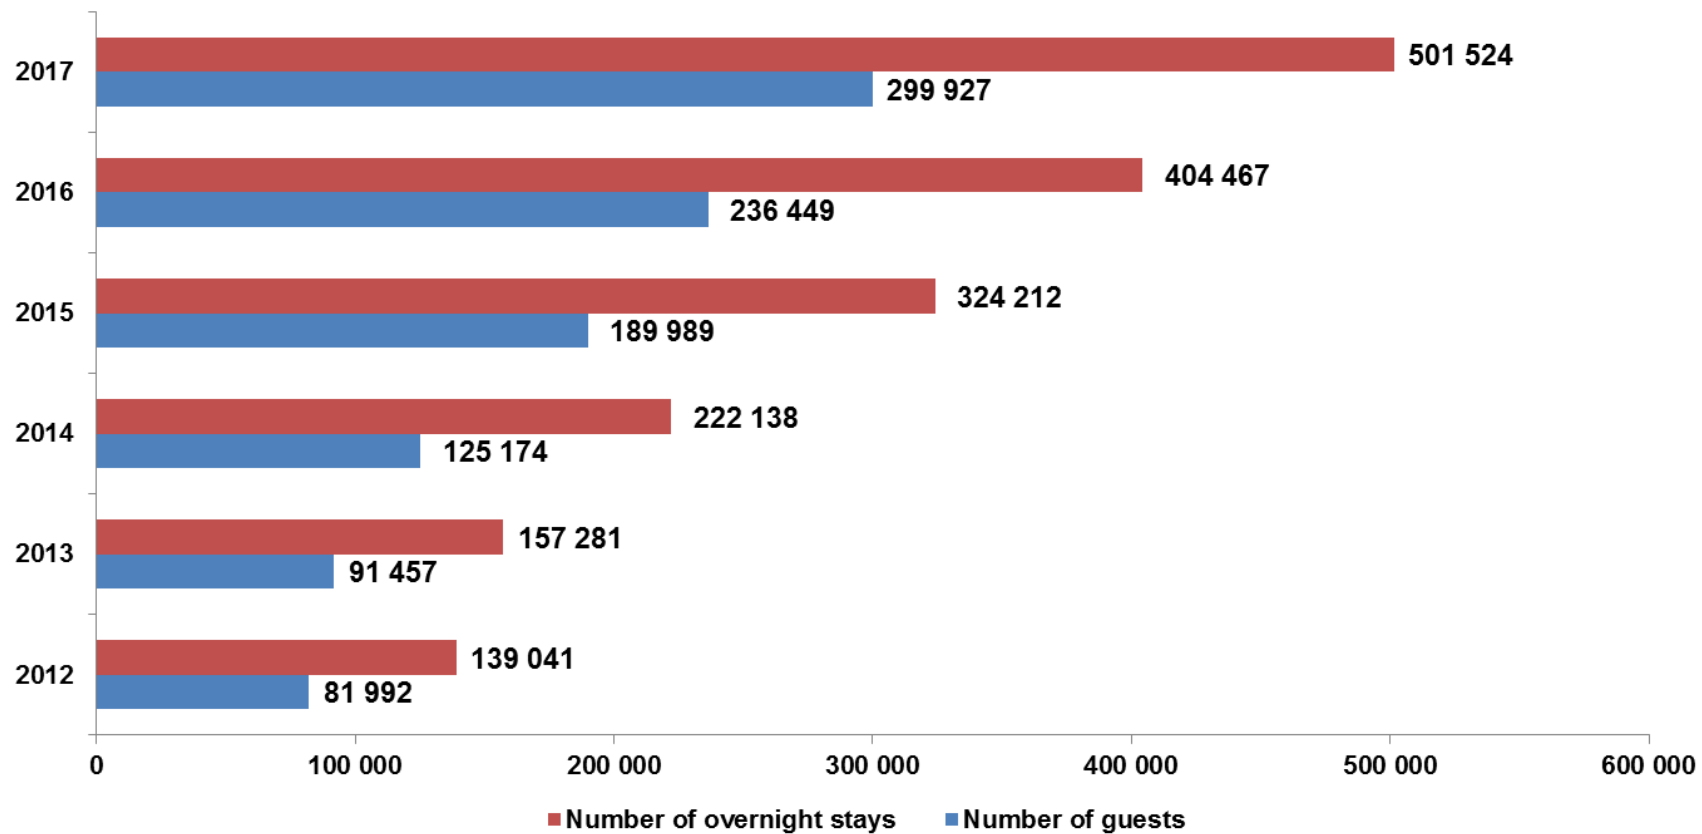

Prague - Number of British guests and overnight stays
2012-2017

Prague - Number of Russian guests and overnight stays 2012-2017

**Prague - Number of Italian guests and overnight stays
2012-2017**

Prague - Number of Korean guests and overnight stays
2012-2017