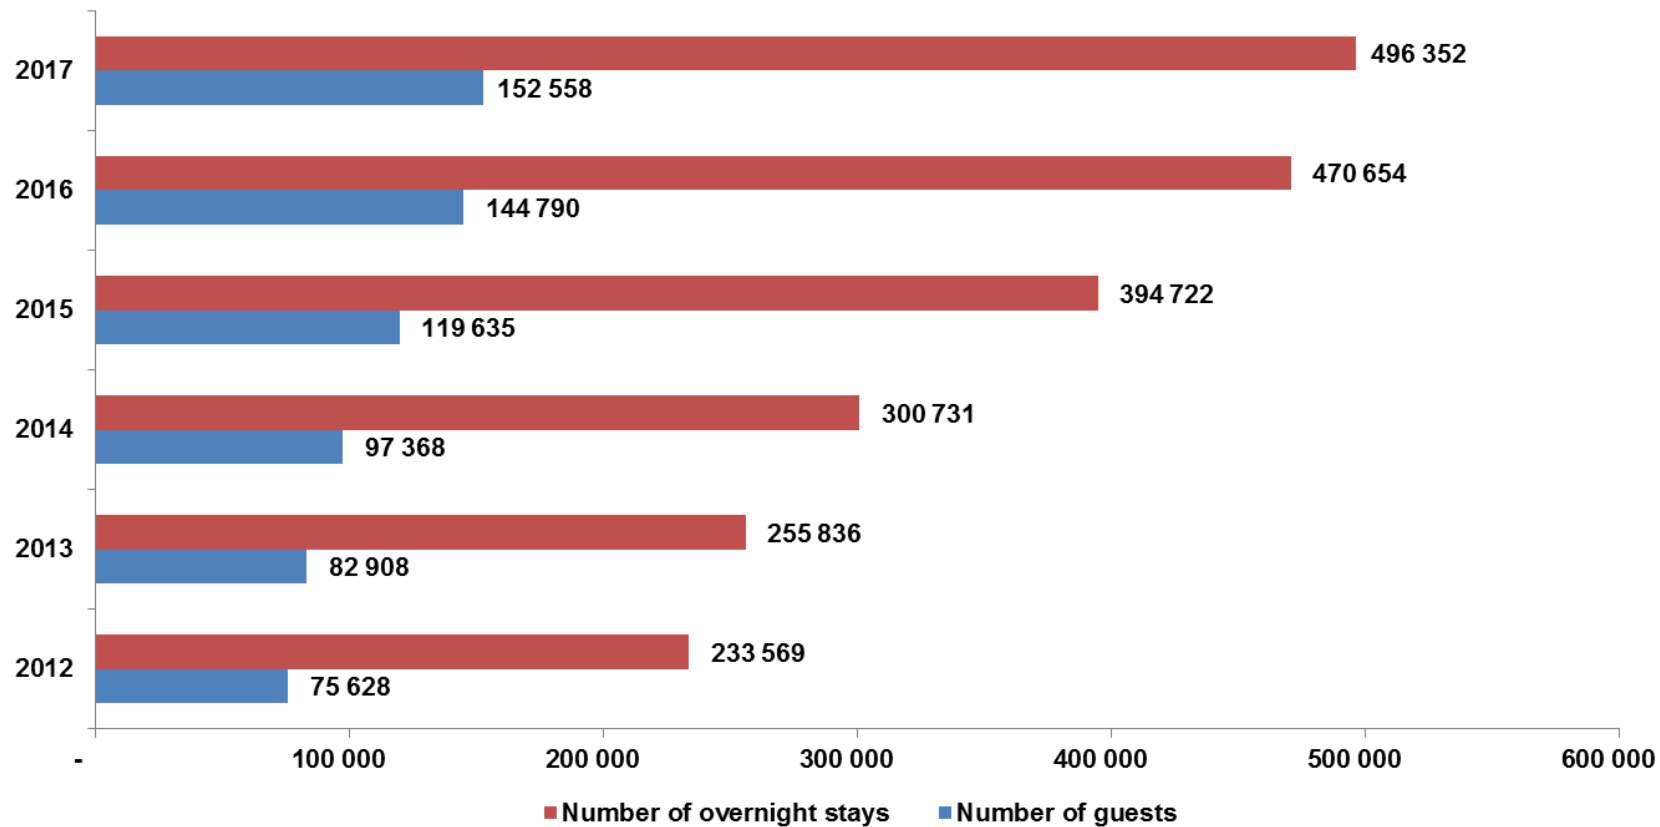

Prague - Number of Israeli guests and overnight stays
2012-2017