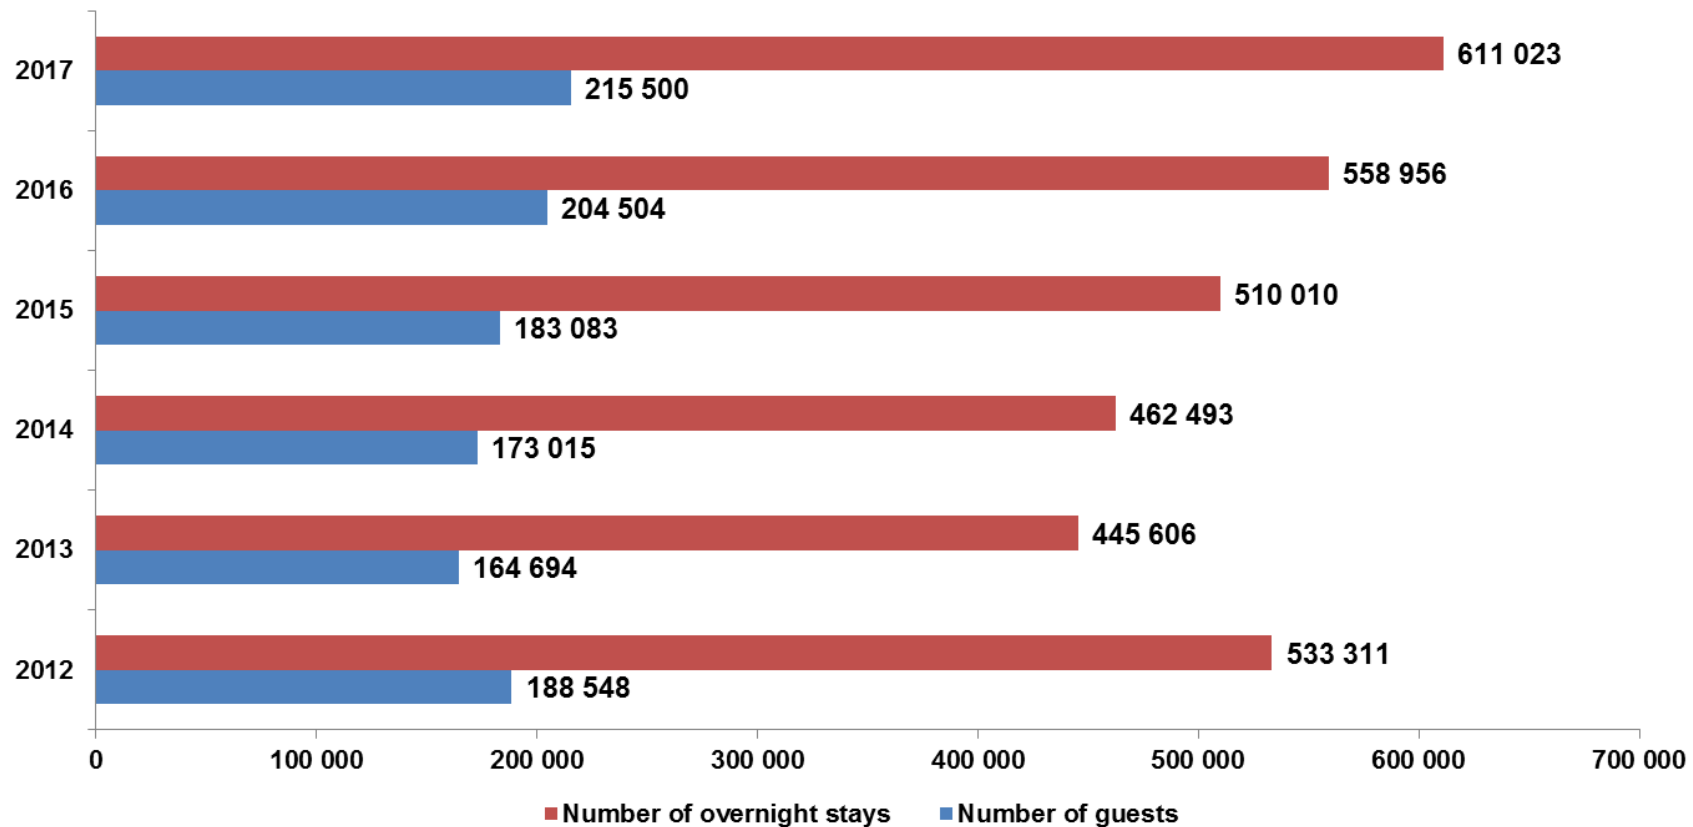

Prague - Number of Spanish guests and overnight stays
2012-2017