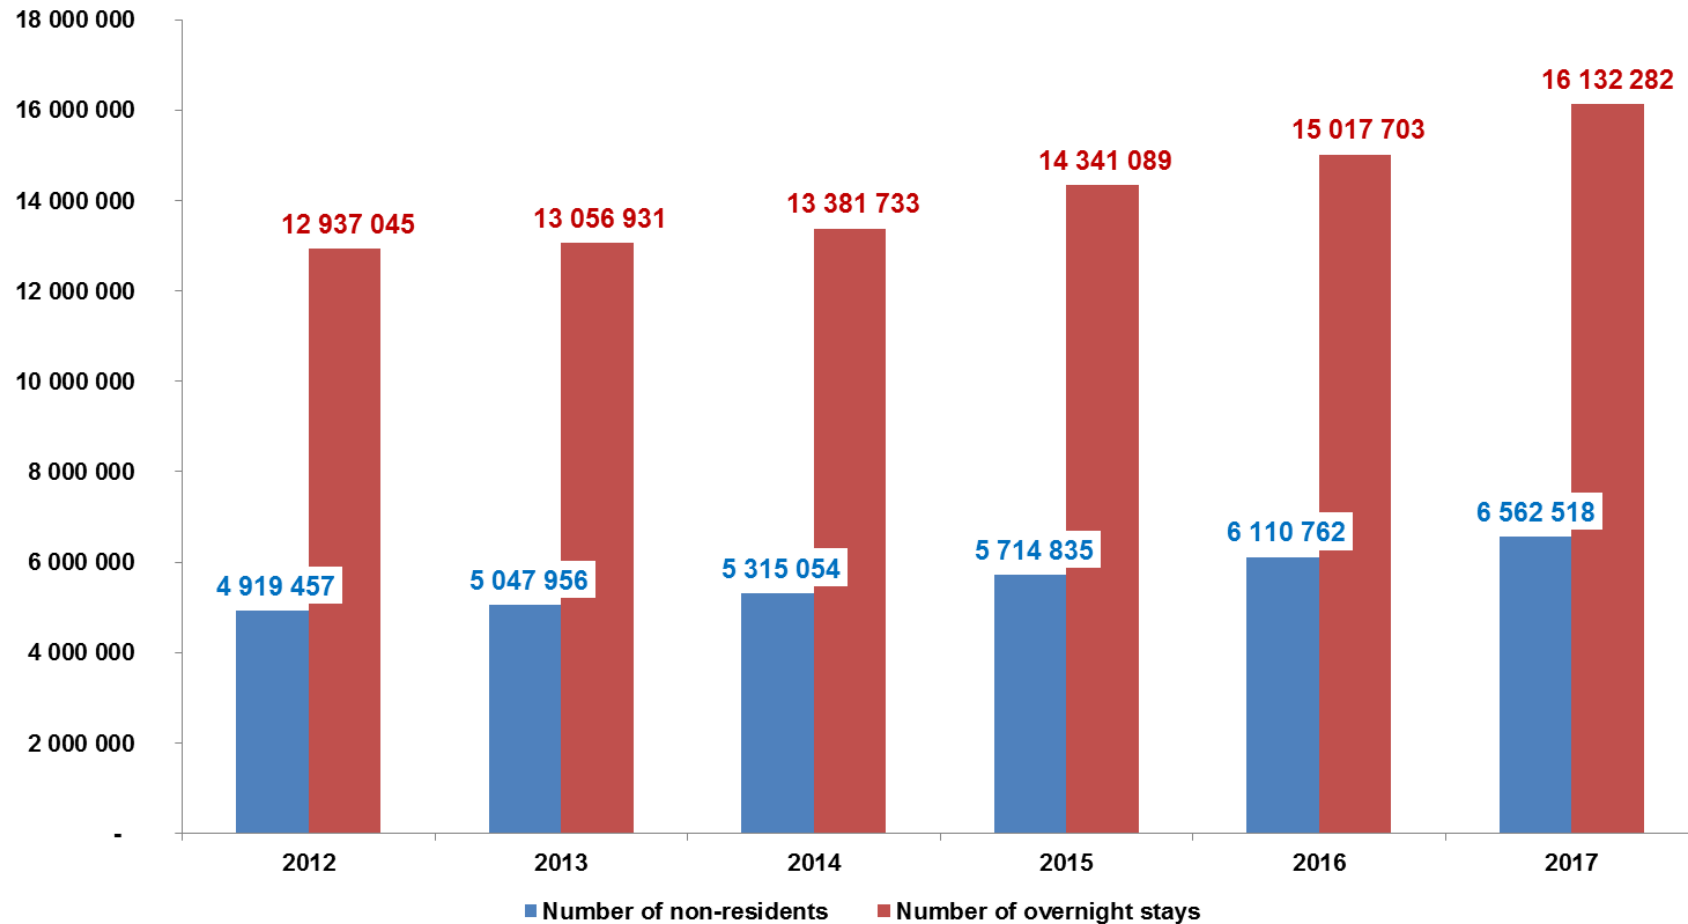

PRAGUE – NUMBER OF GUESTS AND OVERNIGHT STAYS, 2012-2017 – guests total, residents, non-residents and main source countries

**Prague - Number of guests and overnight stays
2012-2017**

Prague - Number of non-residents and overnight stays
2012-2017