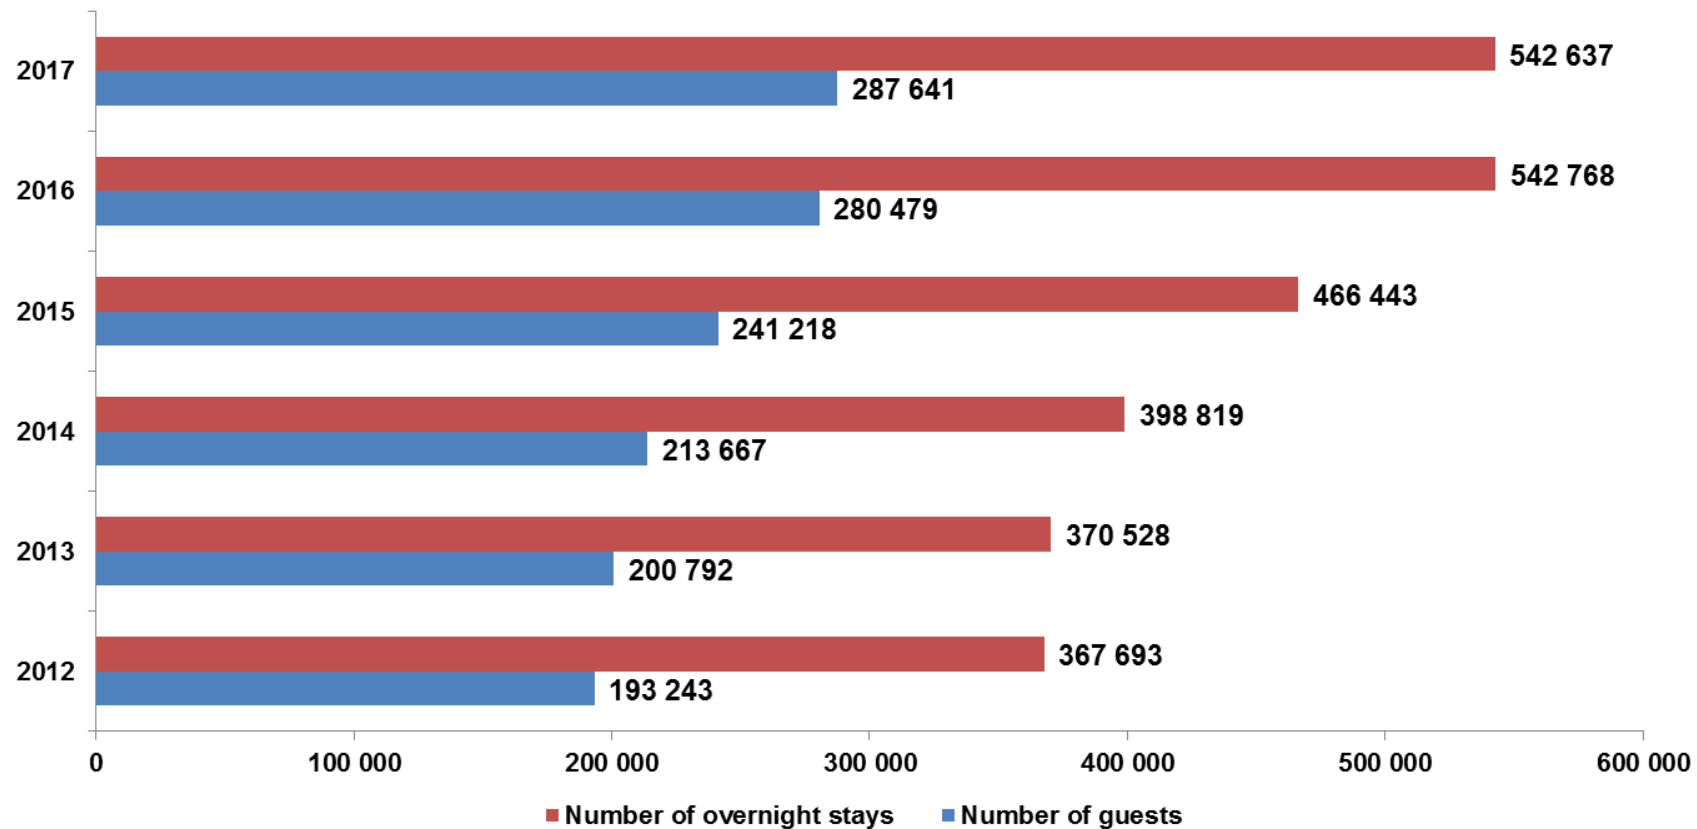

Prague - Number of Slovak guests and overnight stays
2012-2017