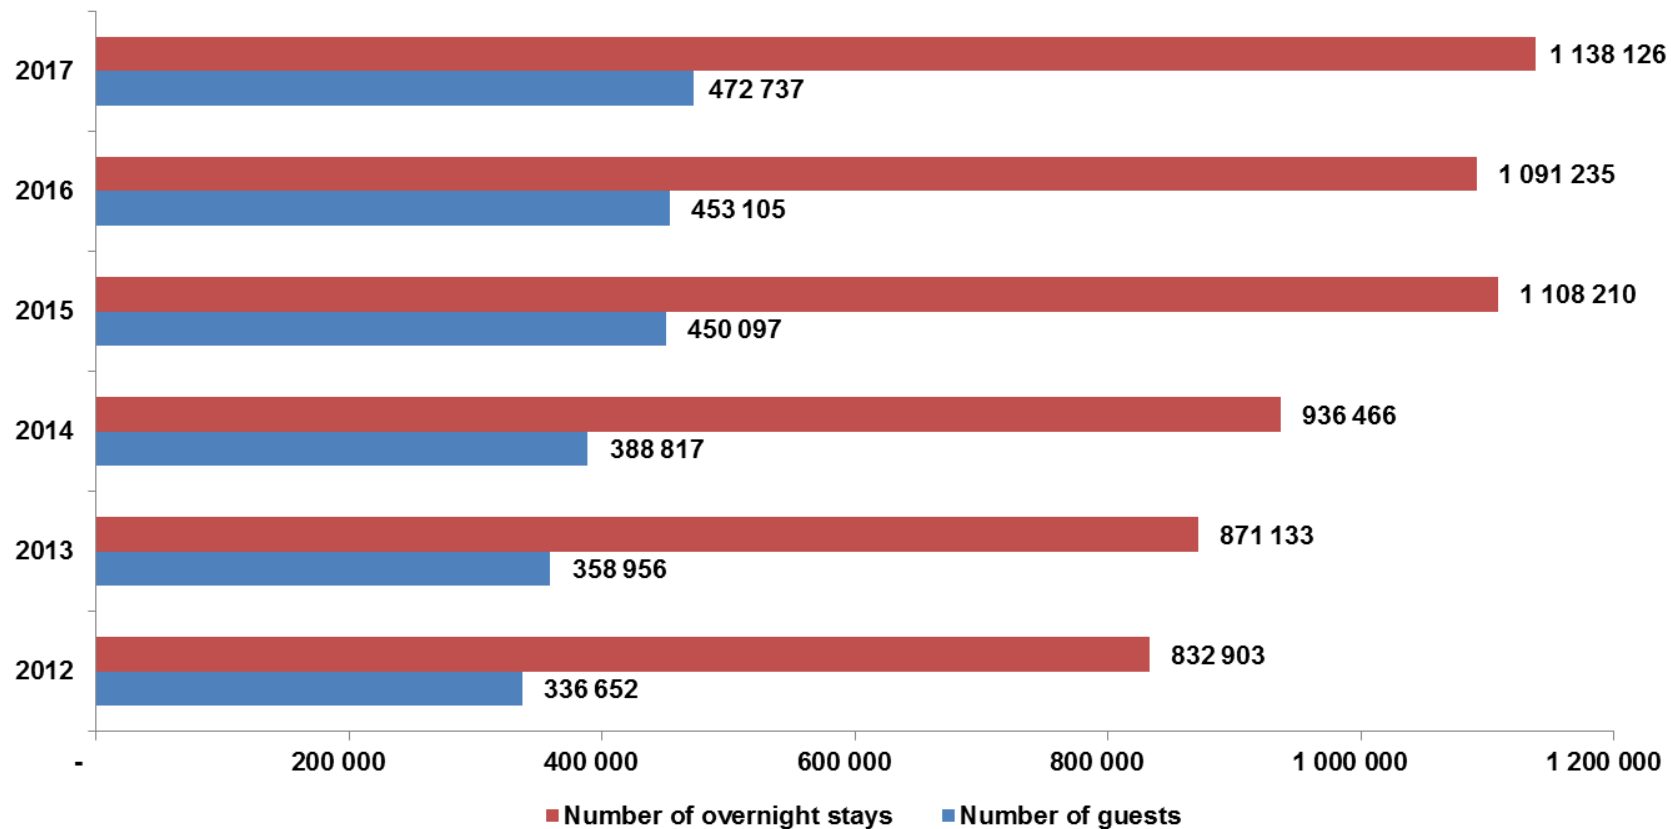

Prague - Number of American guests and overnight stays (USA) 2012-2017

Graphs: Prague City Tourism – Department of Statistics and Data Analysis; m.kuritkova@prague.eu; Data source: Czech Statistical Office, www.czso.cz