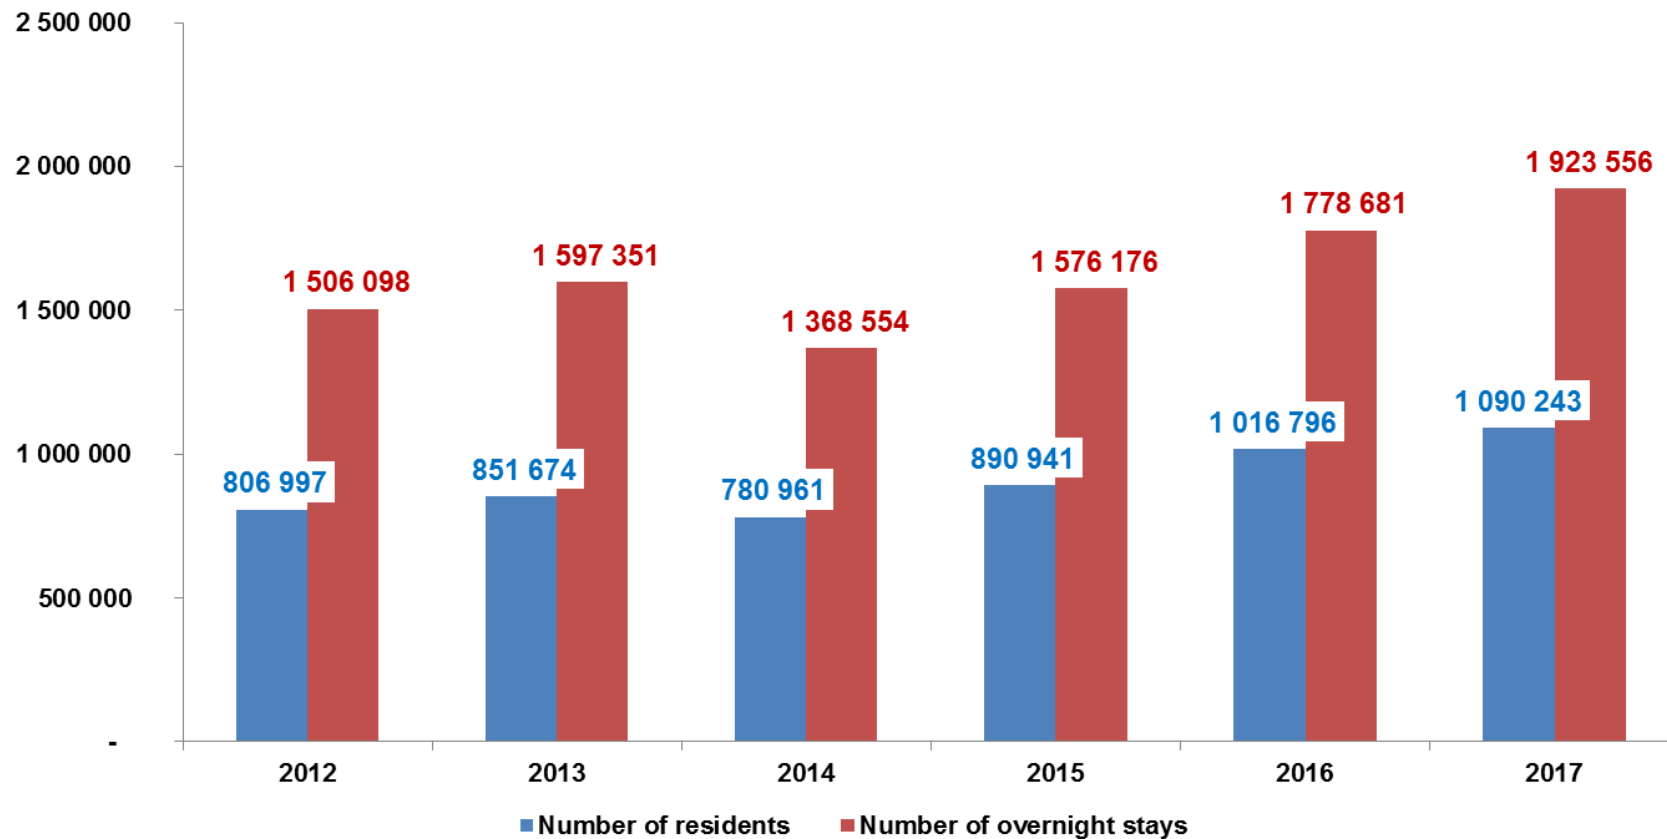

Prague - Number of residents and overnight stays
2012-2017