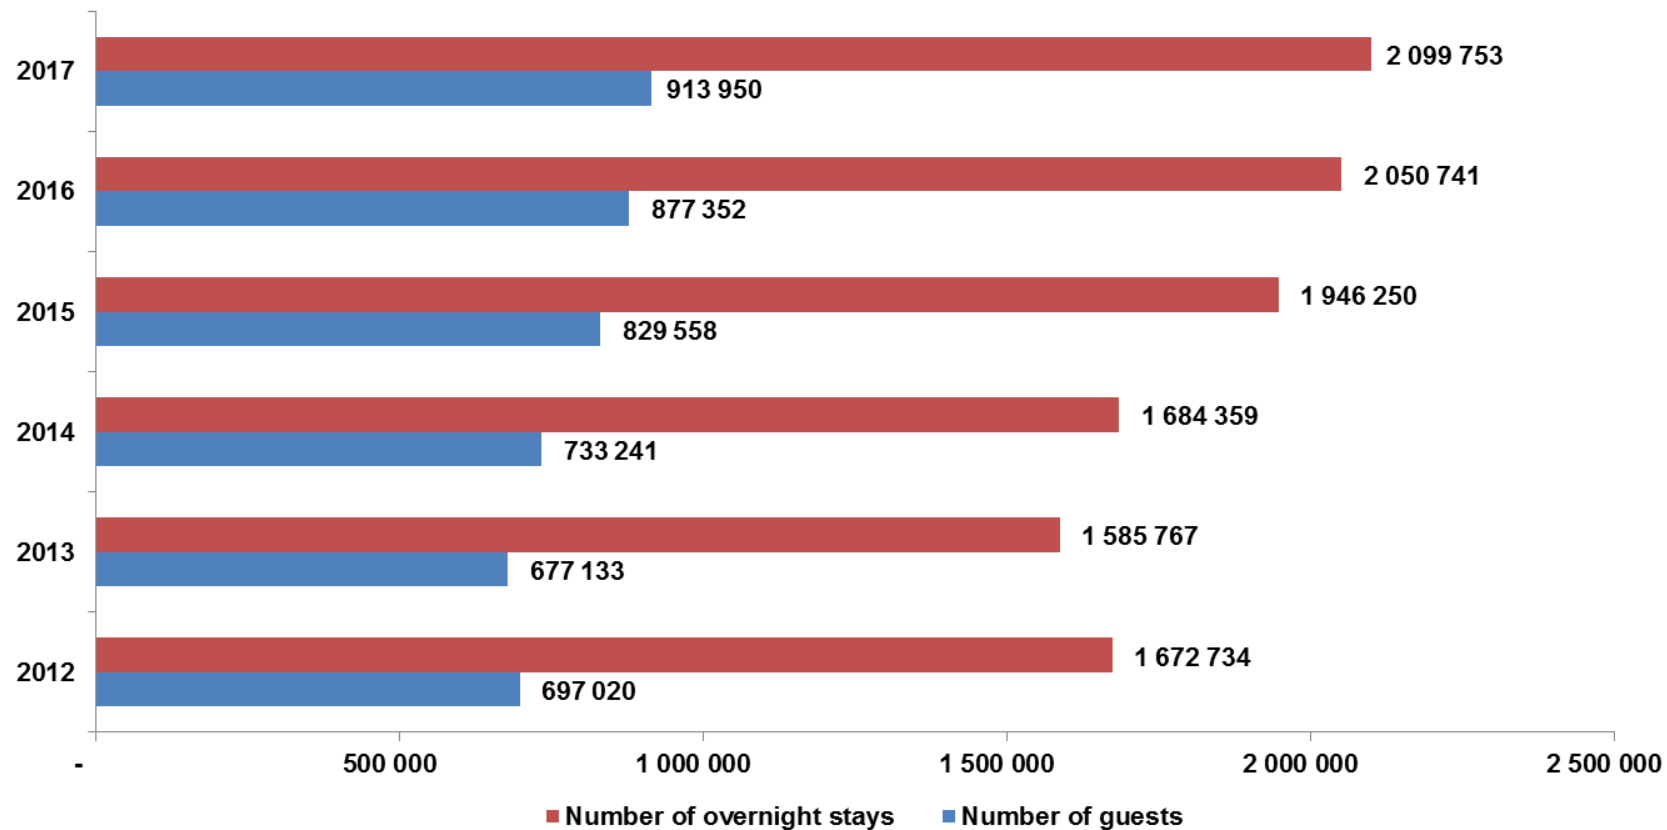

Prague - Number of German guests and overnight stays
2012-2017