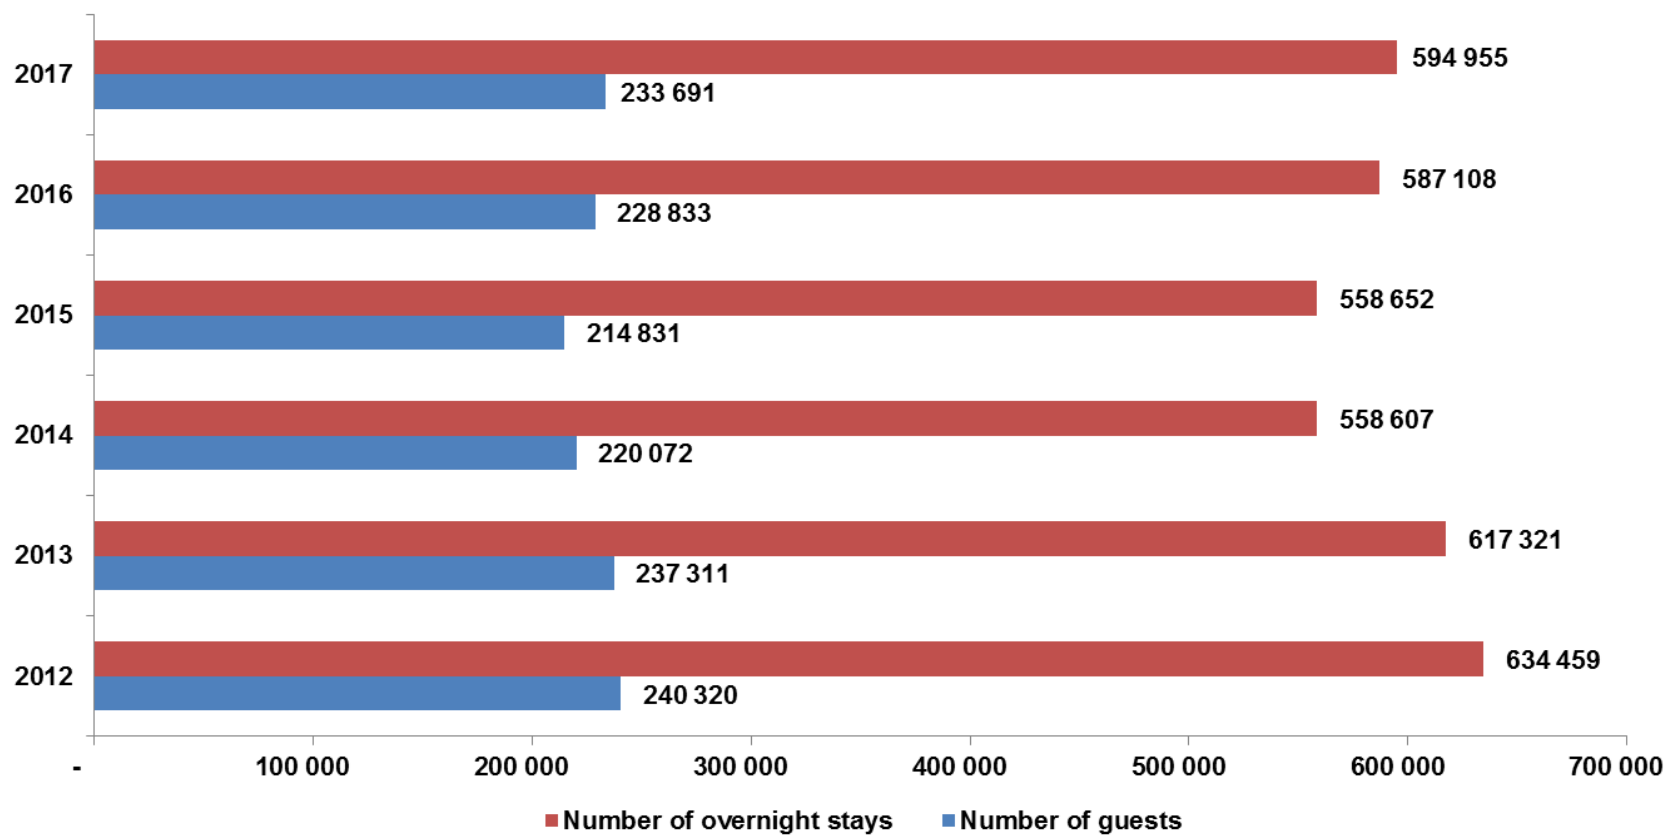

Prague - Number of French guests and overnight stays
2012-2017